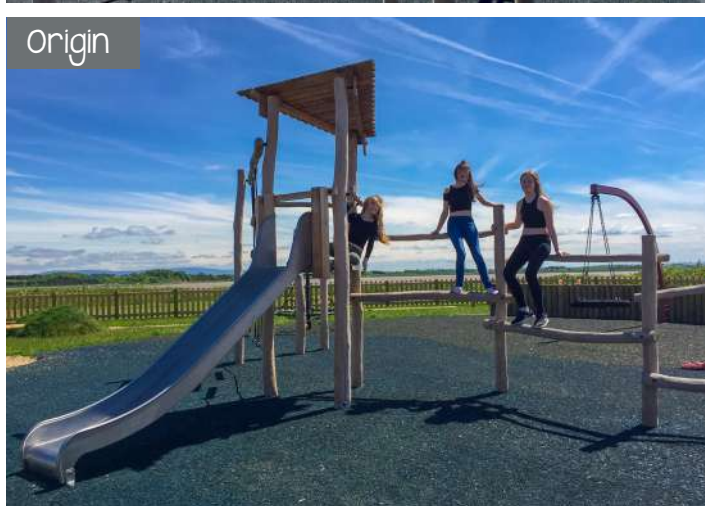

Harbour Village

Brand New Play Area for Redrow Development

Client: Redrow Homes

Address: Fleetwood Docks, Fleetwood, FY7 7PP

Budget: £58,000

Age Range: Toddler & Junior

Project Story

Redrow Homes required a brand new play area for their latest development that would sit seamlessly amongst the brand new homes that they had recently built and surrounded the space.

Proludic created a play area that incorporated different textures, materials and activities. We worked in partnership with Redrow and provided a design rationale for this project which provided reasoning on why we choose specific equipment and materials. We created a space that sits naturally into the background of its beautiful location bordering the river Wyre.

After

Before

One of the best play facilities that Redrow had built in the North West!

- Marcus Maughan, Senior Site Engineer

Rotating Climber

MPU

Origin

Origin Range

Origin is a Robinia wood multiplay equipment range, great for natural settings. Origin has grown from the instinctive desire children have to play and interact with the natural environment. Taking inspiration from the natural environment that surrounds us. Clean product lines, minimal design and essential play activities are all values which form the fundamental principles of the Origin range.