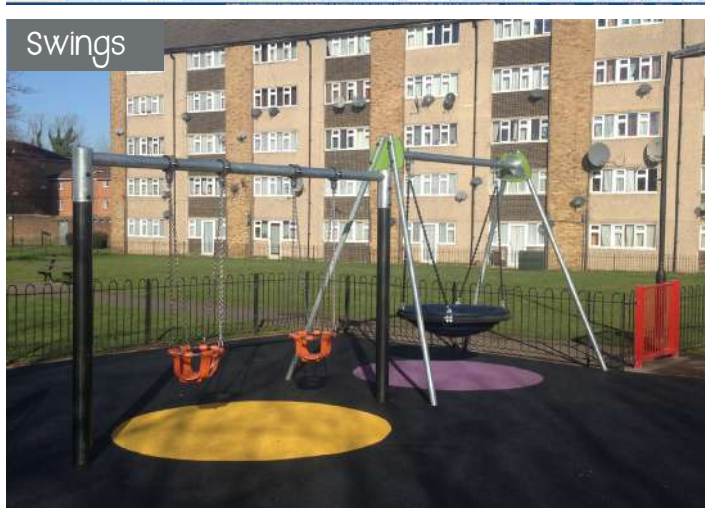

Gurnell Grove

Themed Play for Housing

Client: London Borough of Ealing
Address: Gurnell Grove, Ealing, W13 0AH
Budget: £72,000
Age Range: Under 12 Years

Project Story

Proludic were asked to provide an exciting design as part of a tender process for London Borough of Ealing Landscape section who were working on behalf of their internal housing department to enhance the play facility situated within Gurnell Grove housing estate, Ealing. The site was overlooked on all sides by high rise housing so they required a play space that was imaginative and fun.

Proludic designed a play space that would naturally draw children down from their homes. We did this by the use of bright imaginative graphics set into the wetpour that supported the use of the new Tema themed play equipment range which could be seen from their windows. The Metropolis range draws inspiration from Jules Verne and HG Wells and we added large coloured air balloons to complement this and create a stimulating place to play. Opened in March 2014—the site has been a huge success.

- Jan Anderson, Landscape Architect, LB Ealing

Themed Play

Speed Gyro

Design

Swings

Metropolis Themed Equipment

The Metropolis range welcomes children into the world that draws its inspiration from the books of science fiction writers such as Jules Verne and HG Wells. The play structures are weird and wonderful machines each complete with unique design details and imaginative play features. The combination of stainless-steel posts and copper coloured play panels reinforce the futuristic look of the equipment.