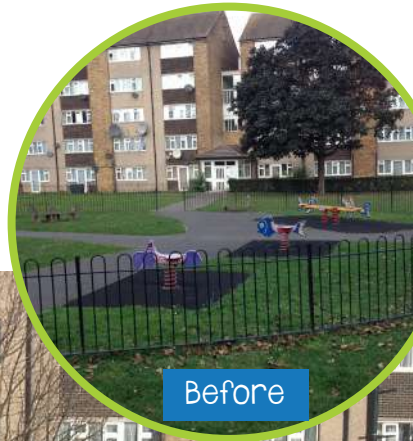

Gurnell Grove

Themed Play for Housing

Client: London Borough of Ealing
Address: Gurnell Grove, Ealing, W13 0AH
Budget: £72,000
Age Range: Under 12 Years

Project Story

Proludic were asked to provide an exciting design as part of a tender process for London Borough of Ealing Landscape section who were working on behalf of their internal housing department to enhance the play facility situated within Gurnell Grove housing estate, Ealing. The site was overlooked on all sides by high rise housing so they required a play space that was imaginative and fun.

Proludic designed a play space that would naturally draw children down from their homes. We did this by the use of bright imaginative graphics set into the wetpour that supported the use of the new Tema themed play equipment range which could be seen from their windows. The Metropolis range draws inspiration from Jules Verne and HG Wells and we added large coloured air balloons to complement this and create a stimulating place to play. Opened in March 2014—the site has been a huge success.

After

Proludic were awarded the playground project at Gurnell Grove following the issue of a design and build tender competition. We are very pleased with the outcome and in particular were very impressed by the standard of installation and workmanship by their sub-contractors EJ Services.

- Jan Anderson, Landscape Architect, LB Ealing

Themed Play

Speed Gyro

Design

Swings

Metropolis Themed Equipment

The Metropolis range welcomes children into the world that draws its inspiration from the books of science fiction writers such as Jules Verne and HG Wells. The play structures are weird and wonderful machines each complete with unique design details and imaginative play features. The combination of stainless-steel posts and copper coloured play panels reinforce the futuristic look of the equipment.