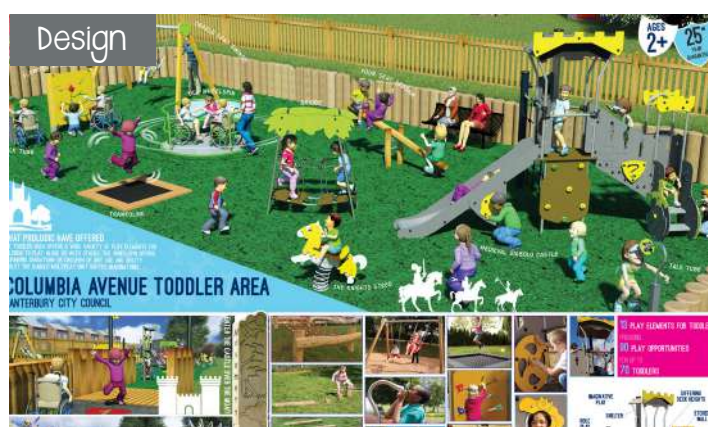

Columbia Avenue

Full Refurbished & Themed Play Space

Client: Canterbury City Council
Address: Columbia Avenue, Whitstable, Kent, CT5 4EH
Budget: £75,000
Age Range: 0-12 years

Project Story

The council were looking to refurbish this tired site by replacing all of the old and outdated equipment. They were looking for a design scheme to be creative, imaginative and to also have educational elements that children would enjoy. It was requested that many of the items were accessible for both able-bodied and children with special needs and disabilities to be able to play together.

Dynamic Zone

Themed Play Equipment

Play is an essential part of children's lives. Simply by having fun children discover themselves, develop and shape their personalities. Through moving, interacting and using their imagination, their confidence and independence increases.

Themed equipment provides children, aged from 2 to 8 years, with a stage in the playground on which to act out stories and live numerous adventures.