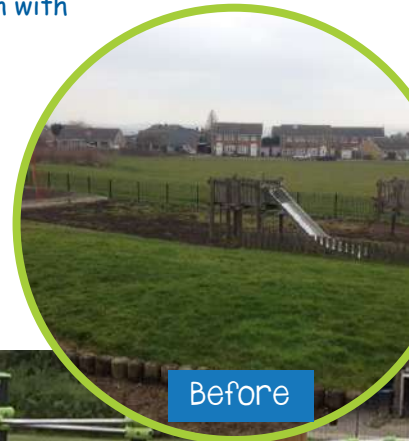

Columbia Avenue

Full Refurbished & Themed Play Space

Client: Canterbury City Council
Address: Columbia Avenue, Whitstable, Kent, CT5 4EH
Budget: £75,000
Age Range: 0-12 years

Project Story

The council were looking to refurbish this tired site by replacing all of the old and outdated equipment. They were looking for a design scheme to be creative, imaginative and to also have educational elements that children would enjoy. It was requested that many of the items were accessible for both able-bodied and children with special needs and disabilities to be able to play together.

The local community came together to have their say on how the playground should look. Councillor Neil Baker states: "This has been one of the best play area refurbishment projects due to the enthusiasm of the children to get involved and help with deciding the design and selecting the equipment." He continues; "That passion came through again at the opening when they clearly couldn't wait to start using it all." The end result is a well-balanced and varied playground for all children to enjoy.

Dynamic Zone

Themed Play Equipment

Play is an essential part of children's lives. Simply by having fun children discover themselves, develop and shape their personalities. Through moving, interacting and using their imagination, their confidence and independence increases.

Themed equipment provides children, aged from 2 to 8 years, with a stage in the playground on which to act out stories and live numerous adventures.