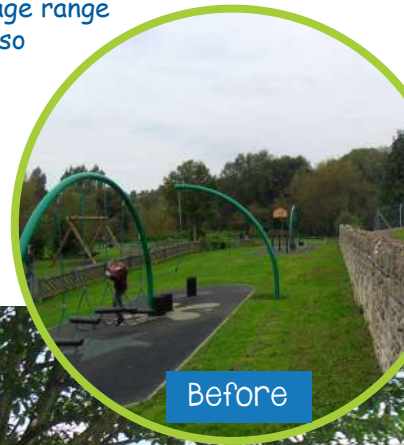

Barton Farm & Victory Fields

Two New Play Areas for Toddlers & Juniors

Client: Bradford-on-Avon Town Council & Wiltshire Council
Address: 2 Sites, Available on Request
Budget: £135,000
Age Range: Toddlers & Juniors

Project Story

Working with both Bradford-on-Avon Town Council and Wiltshire Council the aim was to create two distinct areas that cater for both toddler and junior ages.

The two sites (Barton Farm and Victory Field) look great. Victory field, aimed at the older age range uses challenging equipment such as a zip wire and an Ixo multi-play unit. The equipment is also robust yet natural, blending seamlessly into the natural environment. At Barton Farm the current space was upgraded with some more natural looking equipment, a large Robinia multi-play unit forms the centrepiece to this. Some accessible paths were also added throughout so the play area can be accessed by all abilities.

"I think it is great and now hopefully we will have children and visitors that want to stay in Bradford-on-Avon to play." - John Potter, Mayor, Bradford-on-Avon Mayor

After

Before

Play areas have certainly come a long way since I was a kid. I was impressed with how well Proludic worked with local parents to deliver the brilliant play area they had been campaigning for.

- Duncan Humes, Local MP