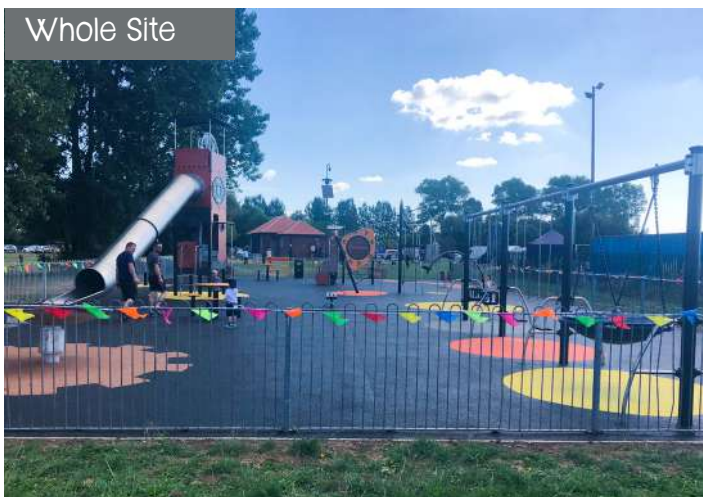

Our mining themed design incorporates a 6.6m high 'pit head' tower, giving the whole area a real WOW factor and focal point. Wet pour graphics were created to enhance the overall theme, creating a space that families can enjoy together for many years to come.

Older children have been provided with a selection of exhilarating, physically challenging items from the Proludic Dynamic Structures and Cylogym BMX Ramp ranges. All of these were selected to engage and challenge teenagers, encouraging physical activity as well as providing a fun social meeting area just for them!

Before

After

It's taken a long time and a lot of hard work by many people but I'm delighted to be able to finally open our brilliant new play area and equipment for older children!

- Cllr Susan Durant - Mayor of Thorne and Moorends

Opening

Dynamic Zone

Design

Whole Site

Play Spaces for The Whole Community

Playgrounds provide opportunities for local communities to come together at many different levels. They appeal to all ages, abilities and backgrounds, and they help both children and adults to meet and make friends. Creating a play space for varying age groups also encourages families to be active and have fun together.