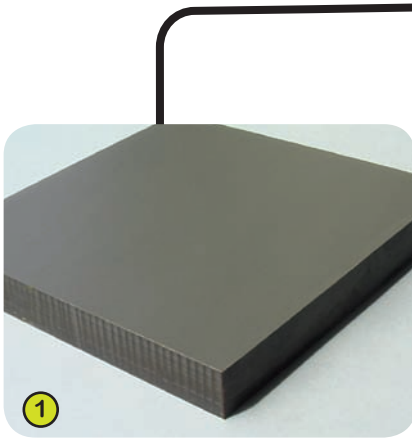

### J2614

- 1- **The coloured panels** are made from a 13mm thick compact material (HPL). Robust in construction, it offers excellent resistance to weathering and vandalism.

- 2- **The platforms** are made from a 12.5mm thick, textured, non-slip compact material (HPL).